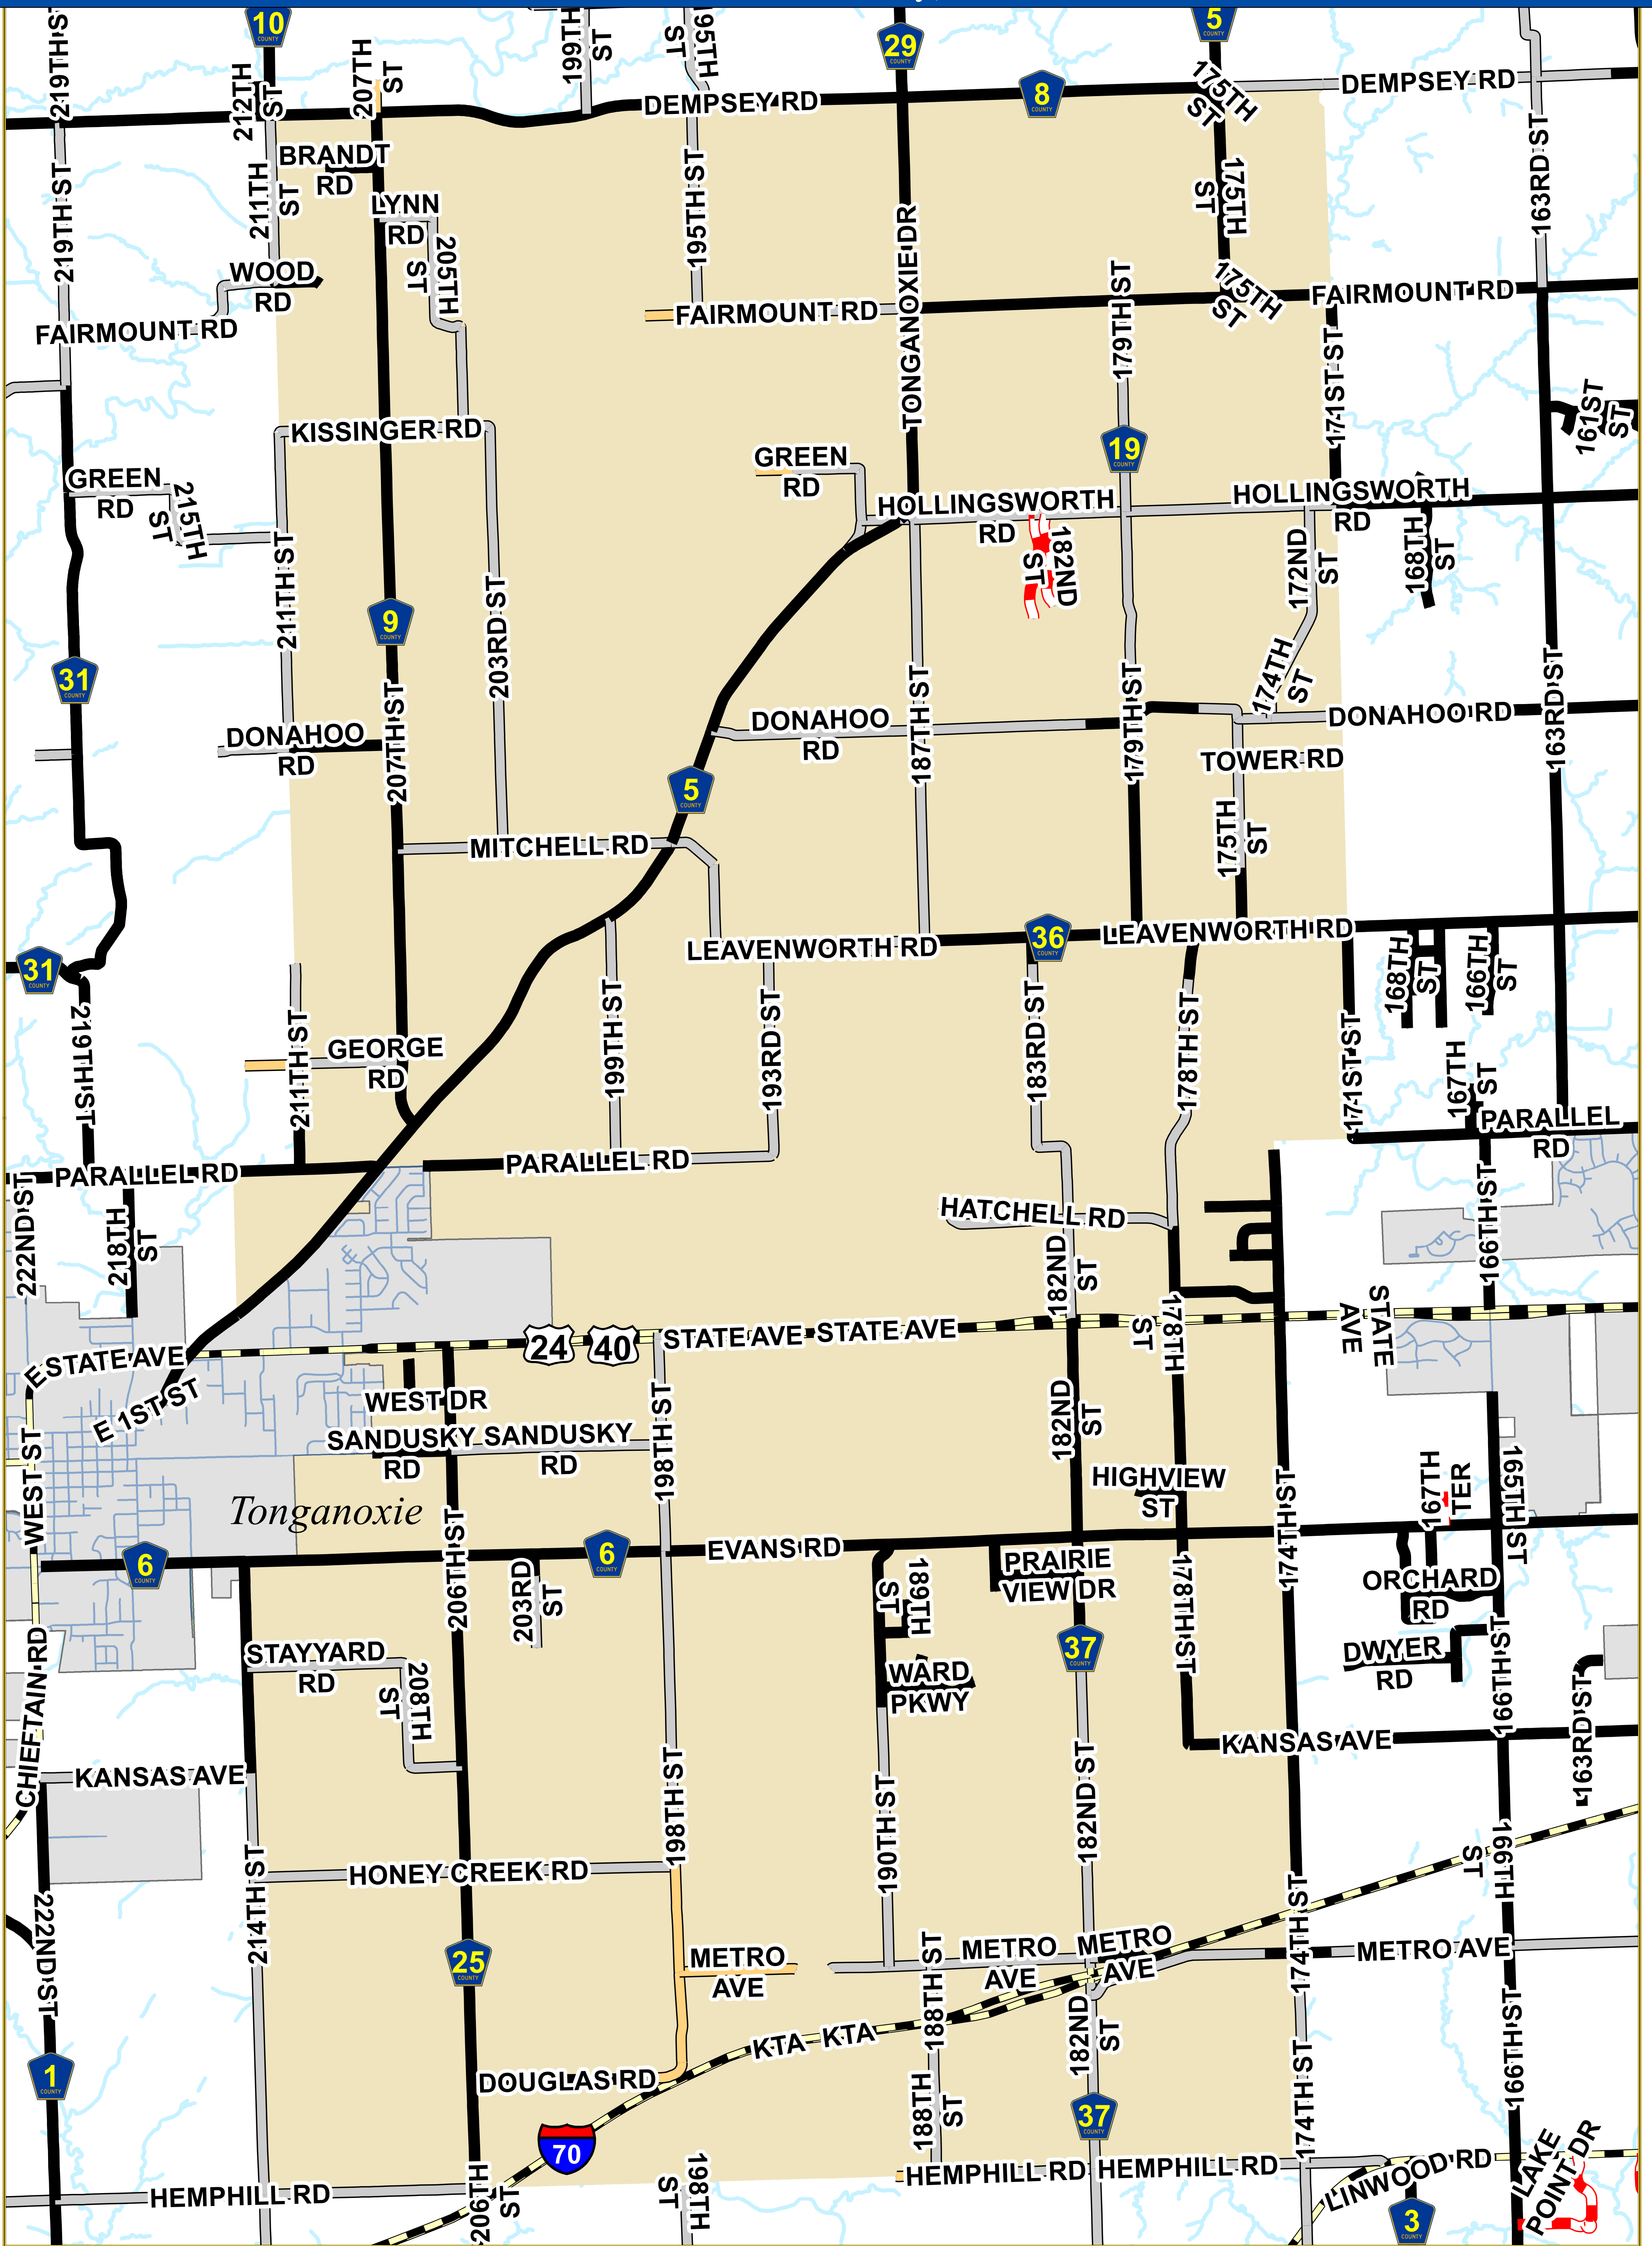

Leavenworth County, Kansas

STRANGER TOWNSHIP 2025

LEGEND	
	Gravel
	Hard Surface
	Minimum
	Private
	State Maintained Roads
	Townships
	STRANGER

THIS MAP IS PROJECTED IN REAL WORLD COORDINATES. HOWEVER IT IS NOT INTENDED FOR LEGAL PURPOSES. ACCURACY IS NOT GUARANTEED.